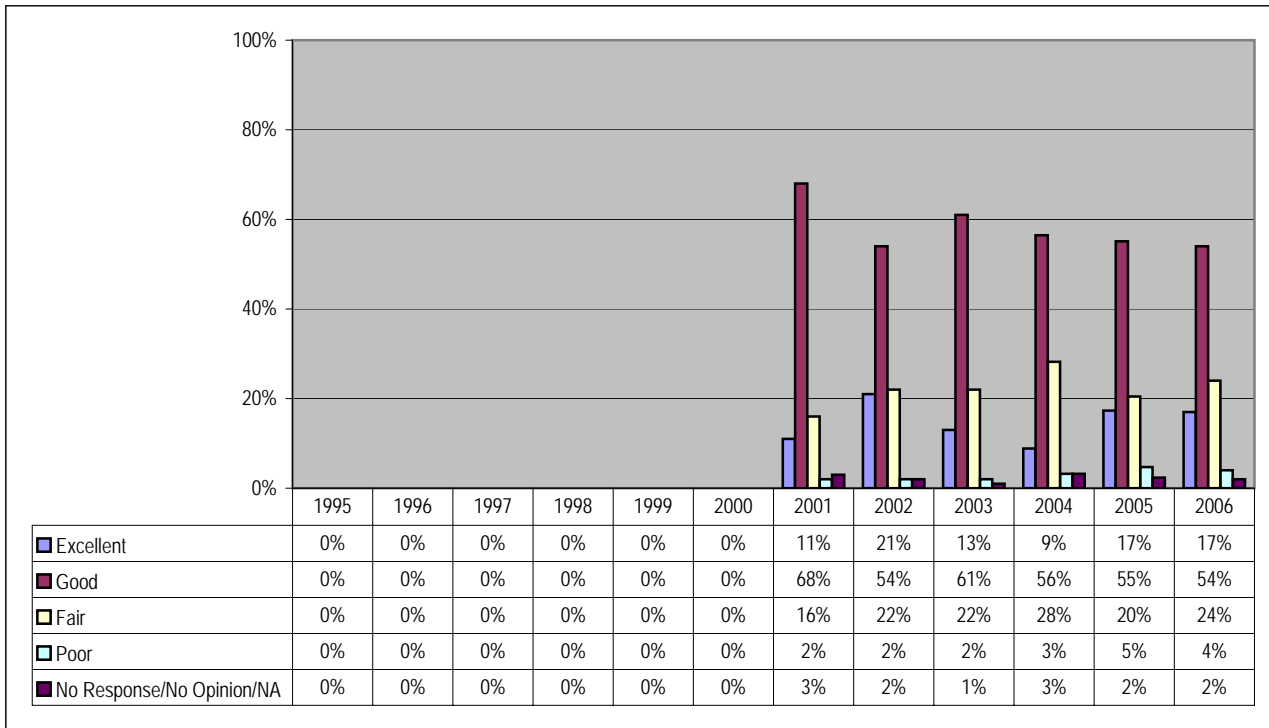

Library Services

Financial Aid Services

Counseling Services

Recognition & Promotion of Cultural Diversity

Disability Services - Disabled Student Services

Admissions -- Registration Process -- Admissions & Records Services

Overall Classroom Conditions

Conditions & Maintenance of College Grounds

WNCC Website

Education Worth Expenditure Time & Money

Education Worth Expenditure Time & Money

Recommend WNCC to Others

Recommend WNCC to Others