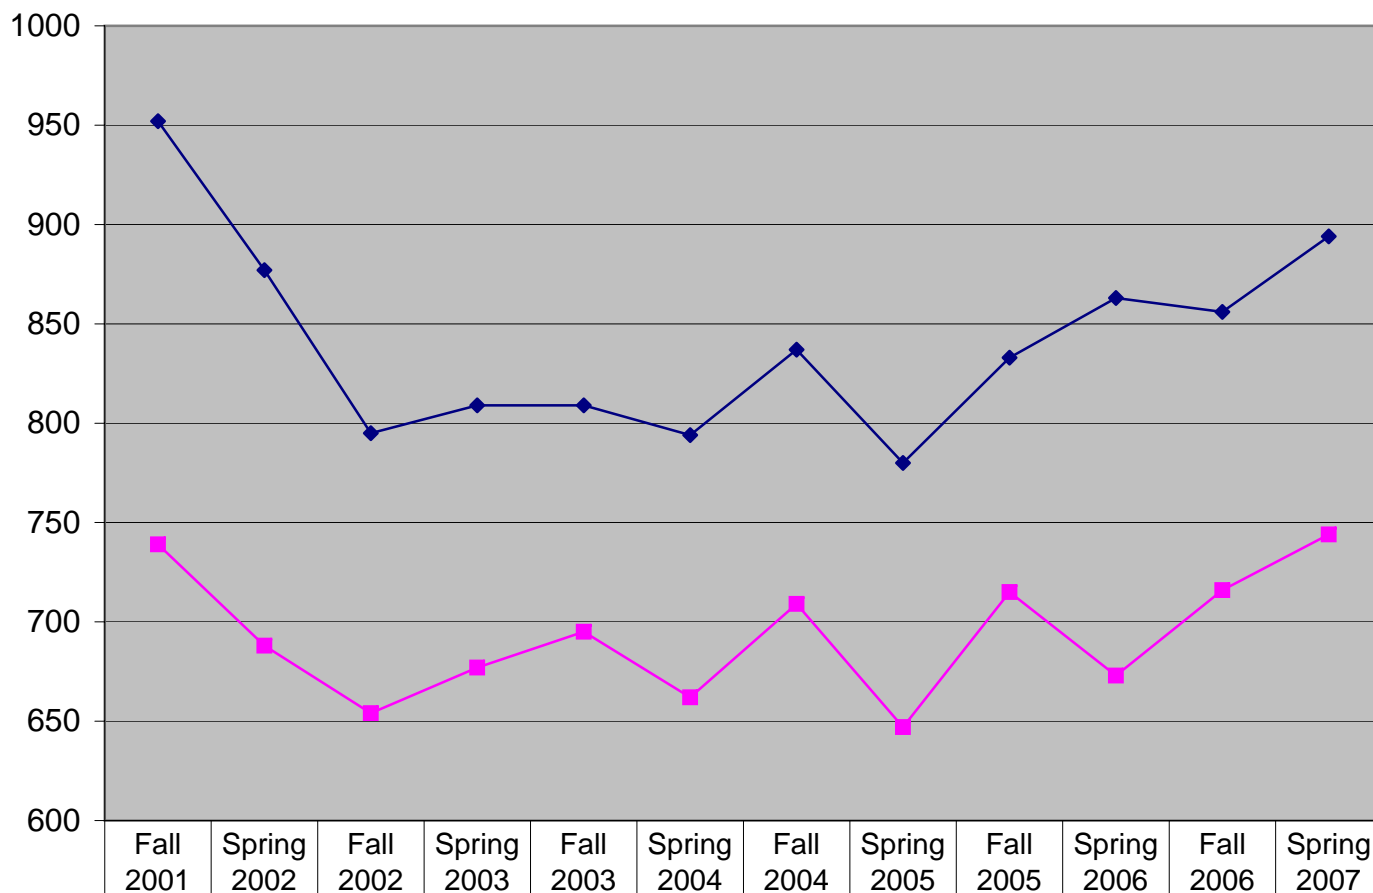

## TOTAL RETURN RATES -- STUDENT COURSE EVALUATION

—◆— Packets Distributed to Instructors	952	877	795	809	809	794	837	780	833	863	856	894
—■— Packets Returned to IR Office	739	688	654	677	695	662	709	647	715	673	716	744