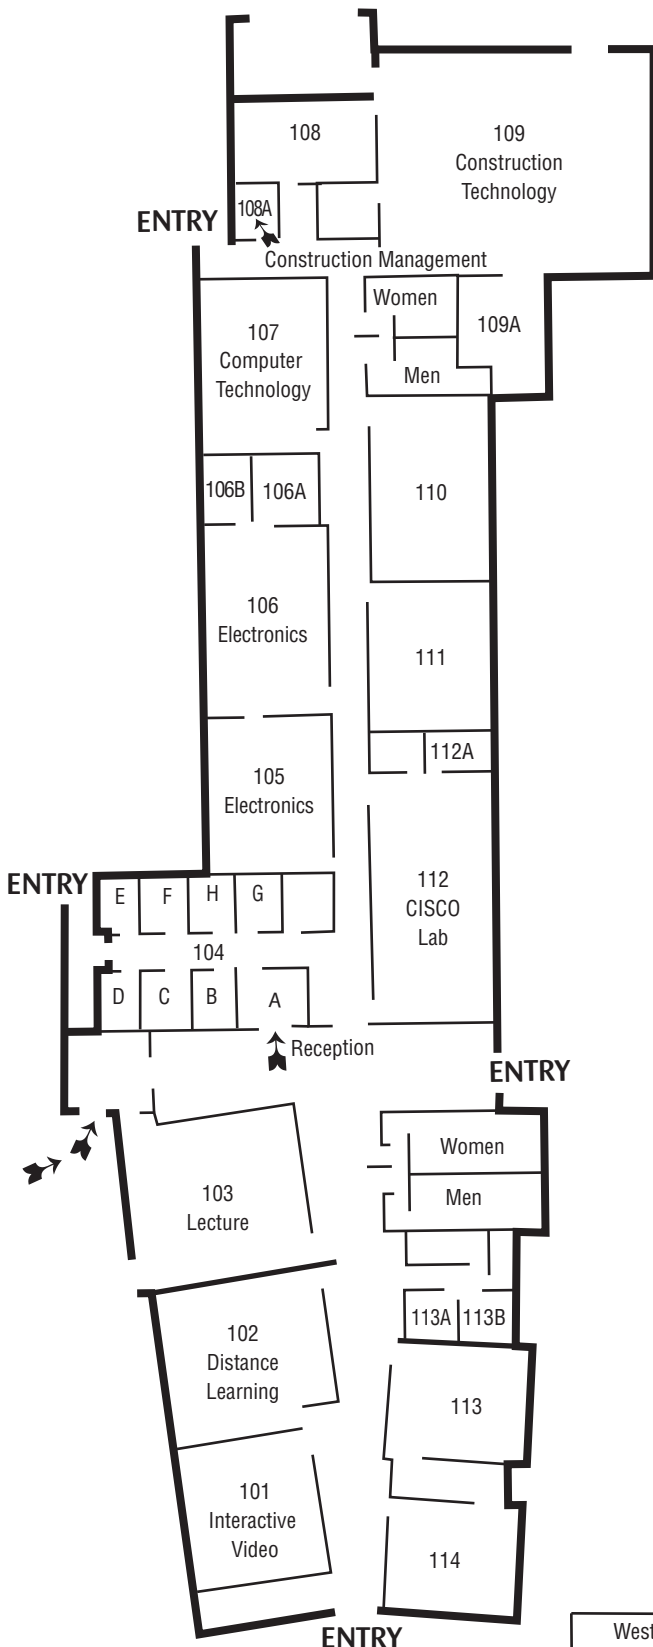

Western Nevada College

DONALD W. REYNOLDS CENTER FOR TECHNOLOGY • Carson City Campus

← To Jack C. Davis Observatory

COMBS CANYON ROAD

PARKING ENTRANCE

← To Aspen Bldg.

PARKING

UNPAVED PARKING

HANDICAP ENTRY

Sidewalk to Dini Library/
Student Center &
Bristlecone Bldg.

ENTRY

West College Parkway